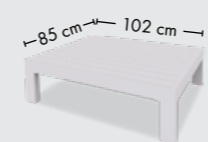

PALM COVE Corner
SALE $1,039 / SAVE $260

PALM COVE Coffee Table
SALE $639 / SAVE $160