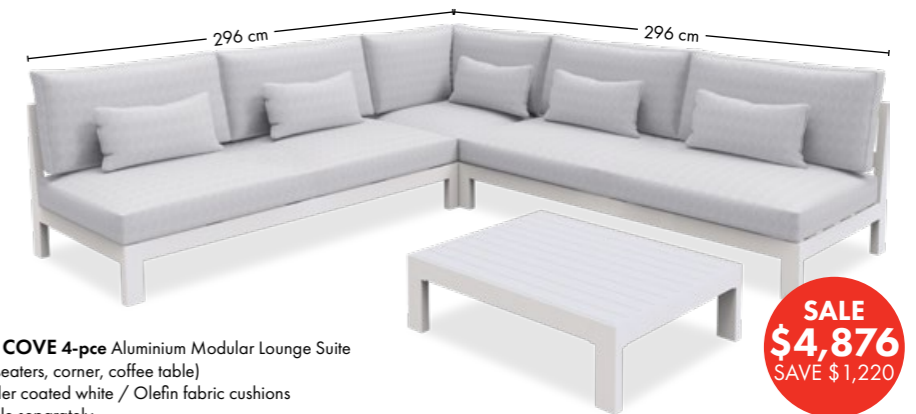

**PALM COVE Corner**  
**SALE \$1,039 / SAVE \$260**

**PALM COVE Coffee Table**  
**SALE \$639 / SAVE \$160**

**SALE**  
**\$4,236**  
 SAVE \$1,060

**PALM COVE 4-pce** Aluminium Modular Lounge Suite  
 (3-seater, corner, chair, coffee table)  
 – powder coated white / Olefin fabric cushions  
 Available separately.