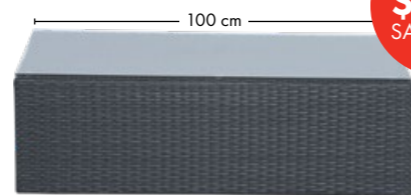

SALE
$439
SAVE $110

MODE Woven Wicker Coffee Table
– dark mocha / glass table top