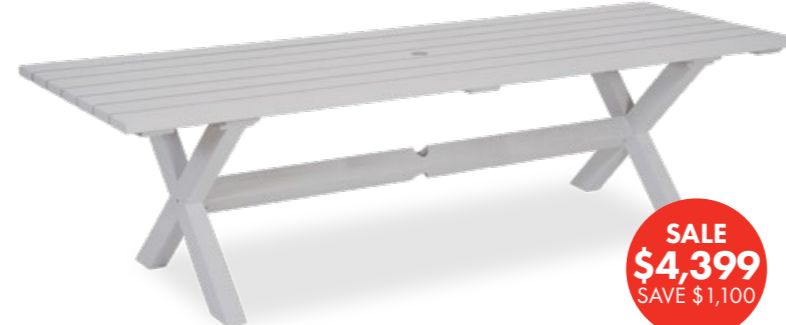

SALE
$4,399
SAVE $1,100

BALI 2600 Oblong Accoya® Table
– textured finish / acrylic white paint