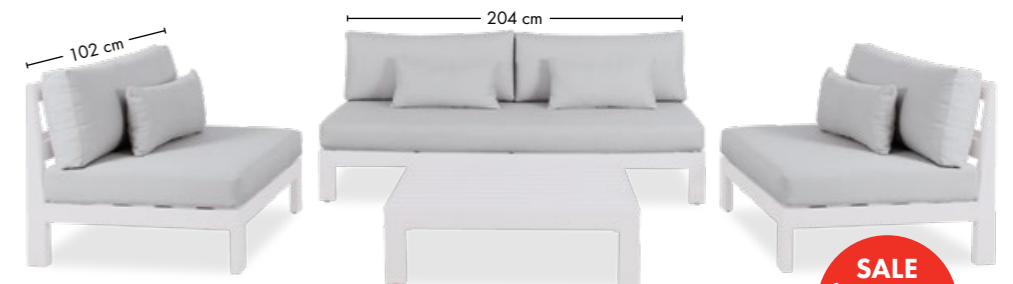

SALE
$4,156
SAVE $1,040