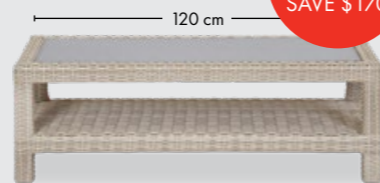

**SALE**  
**\$1,359**  
 SAVE \$340

**BALI** Woven Wicker Coffee Table  
 – vintage white with inset glass

**SALE**  
**\$679**  
 SAVE \$170

**PALM COVE 3-Seater**  
**SALE \$1,599 / SAVE \$400**

**PALM COVE Chair**  
**SALE \$959 / SAVE \$240**