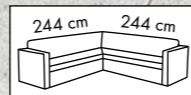

MANDY 4-pce Woven Wicker Lounge Suite
– grey wash / Olefin fabric cushions / printed wood-grain effect on aluminium table top
SOLD COMPLETE

SALE
$4,159
SAVE $1,040